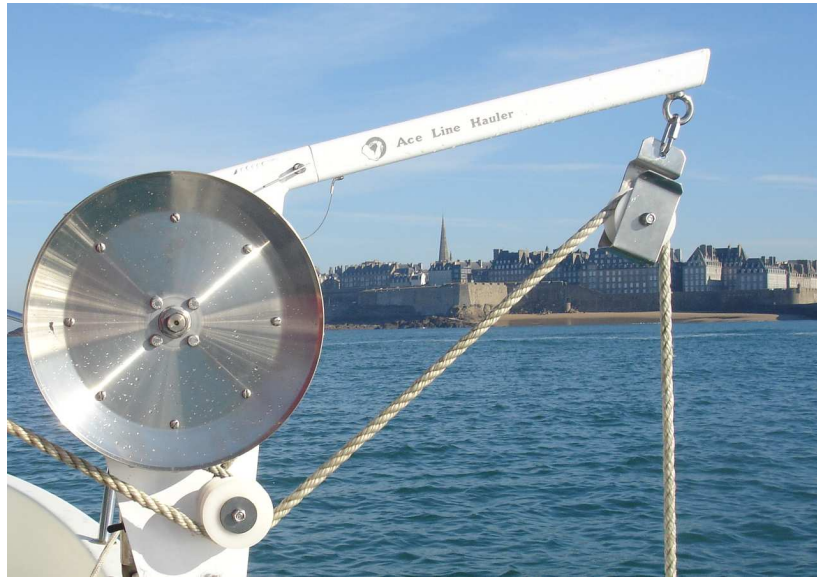

ELECTRIC POTS HAULER BRUTUS

Description

The electric pots hauler Brutus from Ace Line Hauler is easy to install and efficient for hauling your crabs / lobster pots.

It can be used with lines \varnothing 6mm to \varnothing 10mm.

Light and compact, Brutus is easily stored and carried in its transport bag.

Technical information

Motor: 12V CC

Absorbed power 132 W

Max consumption: 11 Ah

Max speed: 36 m/min

Traction: 10 kg

Fishing traction: 50 kg

Size: 57 x 36 x 14 cm

Weight: 9 kg

Provided with:

- waterproof electric plugs
- a waterproof switch
- a transport bag