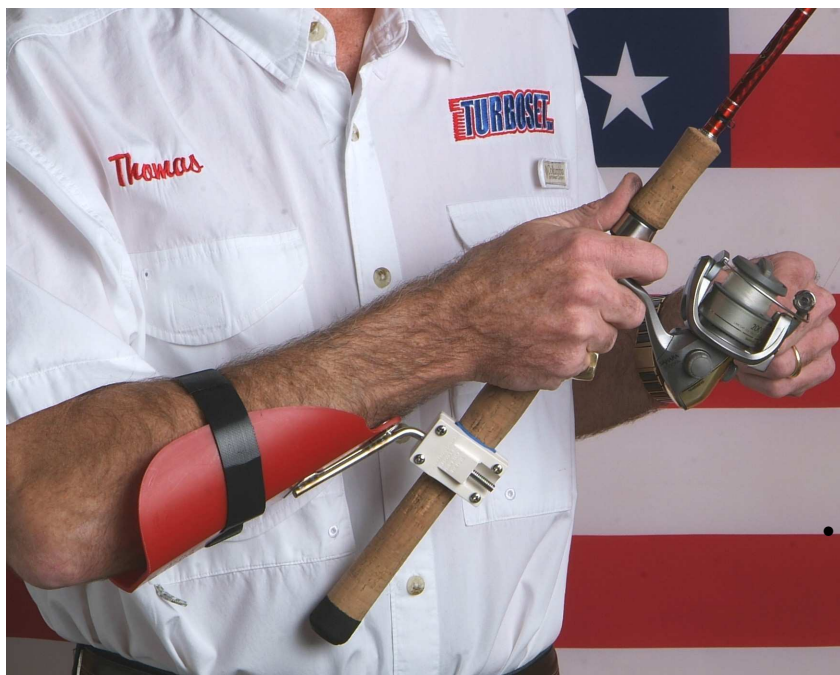

LURE RETRIEVER

Description

Fish in total tranquillity and avoid losing your favourite lures just by using this lure retriever.

Provided with a snap hook and a pulling cord.

Unit sold under blister.

ARM SUPPORT

Description

Rest your arm and avoid tendonitis.

The arm support is ergonomic and is ideal to rest your arm. This cradle balances the weight of the rod and avoids arm tiredness.

Adjustable to all types of rod.

Delivered with a arm strap.

Stainless steel