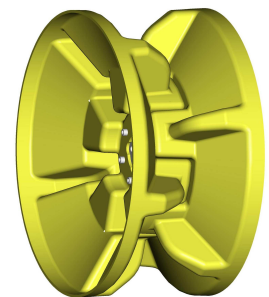

MANUAL CAPSTAN 931

Description

The manual capstan 931 will help you retrieve your pots, lines, anchors, etc.

It has an aluminium capstan head Ø 125 mm, mounted on a stainless steel frame with a freewheel system.

The capstan head can be easily replaced by the optional nets hauler drum Ø 400mm (ref 921600).

In both cases, a rotating davit arm with its stainless steel open pulley block (ref 921602) can be incorporated to the frame.

Options

- Nets hauler drum (ref 921600).
- Davit arm with its stainless steel open pulley block (ref 921602).

Technical information

Dimensions: 29 x 15 x 15 cm

Weight: 4 kg

Model shown with the optional davit arm + open pulley block

Non contractual pictures

Provided with :

- a stainless steel multi-positions foot

Standard model

Nets hauler drum
Ref : 921600